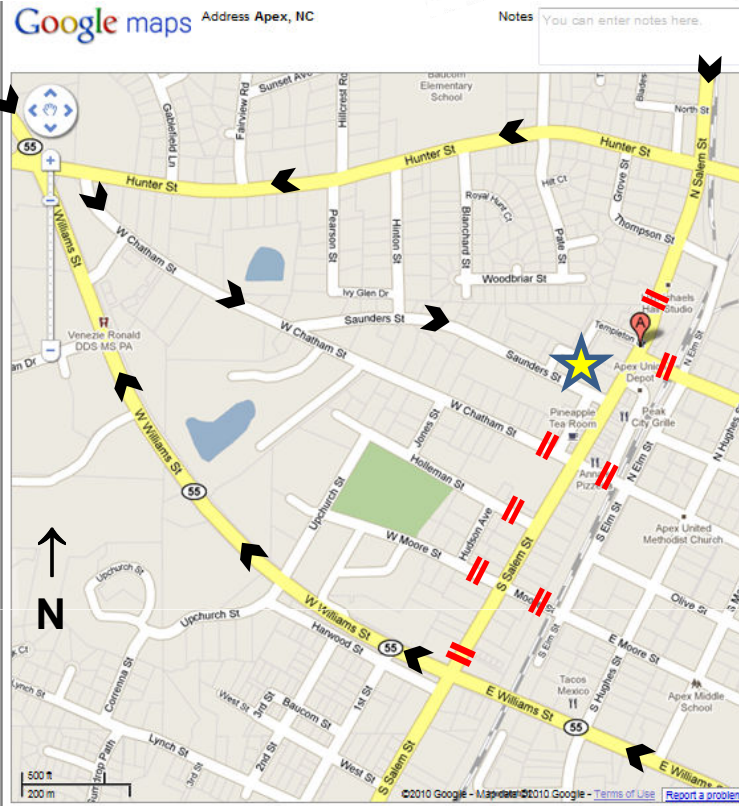

## Directions

If using a GPS or other navigation device, you may use the Apex Police Dept address for general location assistance:

**205 Saunders Street  
Apex, NC 27502**

Show location is in the parking lot directly across the street. Please note, your GPS unit may recommend directions where you may be denied access due to police barricades in place for the festival. Should this occur, modify your directions and use the appropriate instructions below.

- = **Show Location**
- = **Street Barricade**
- = **Suggested Route**

### From North using Hwy 55 –

Travel South into Apex on Hwy 55 (Williams St). Turn left onto Hunter Street and travel approx. 1 block and make an immediate right onto W. Chatham St. (before fire station). Travel ¼-mile and veer left onto Saunders St. and travel ¼-mile to parking lot across from new Apex Police Station.

### From South using Hwy 55 –

Travel North into Apex on Hwy 55 (Williams St). Turn right onto Hunter Street and travel approx. 1 block and make an immediate right onto W. Chatham St. (before fire station). Travel ¼-mile and veer left onto Saunders St. and travel ¼-mile to parking lot across from new Apex Police Station.